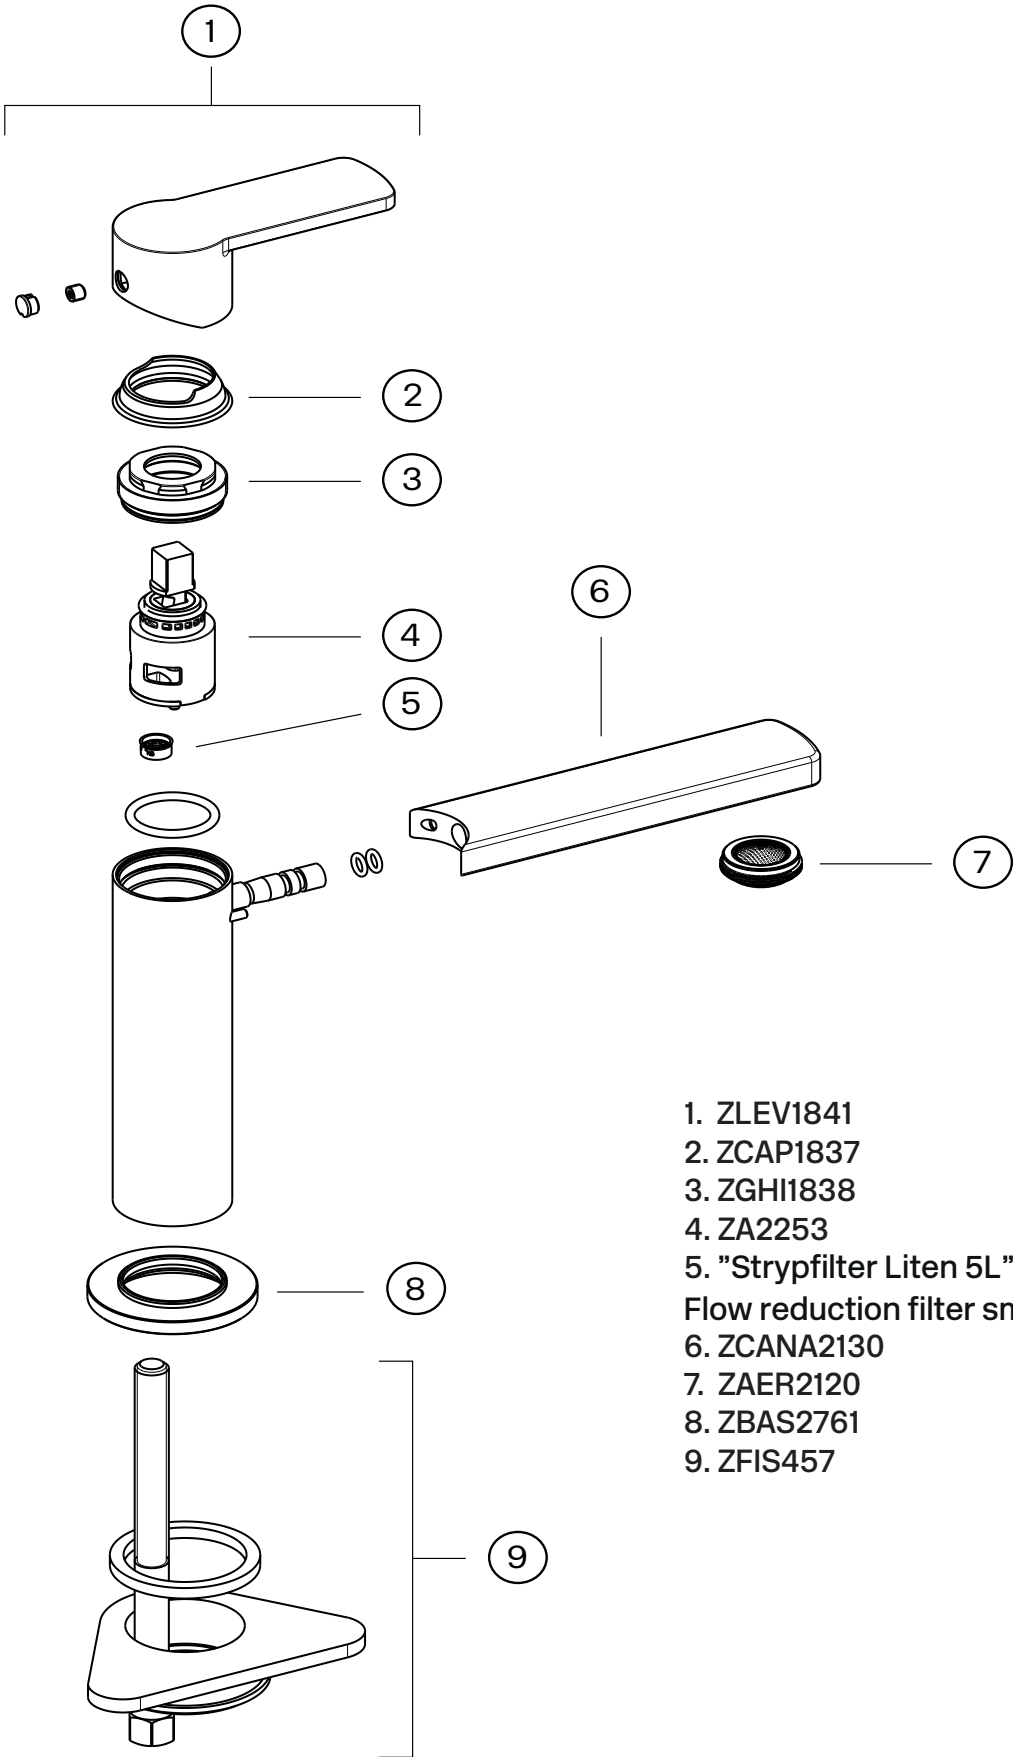

Explosion Drawing

- 1. ZLEV1841
- 2. ZCAP1837
- 3. ZGHI1838
- 4. ZA2253
- 5. "Strypfilter Liten 5L"
Flow reduction filter small 5L
- 6. ZCANA2130
- 7. ZAER2120
- 8. ZBAS2761
- 9. ZFIS457